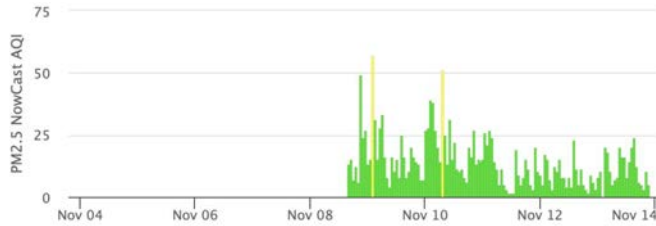

Lāhainā Complex Schools Health and Safety

Continuous monitoring

Lāhaināluna High monitors