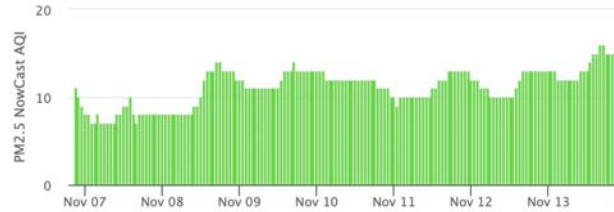

Lāhainā Complex Schools Health and Safety

Continuous monitoring

Lāhaināluna High monitors