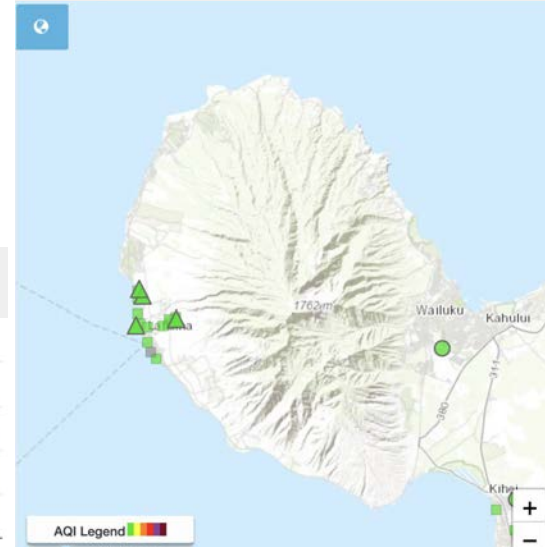

test PM2.5 NowCast AQI: 10 at 11/13/23 9pm HST

<https://fire.airnow.gov>
Air quality readings, updated hourly