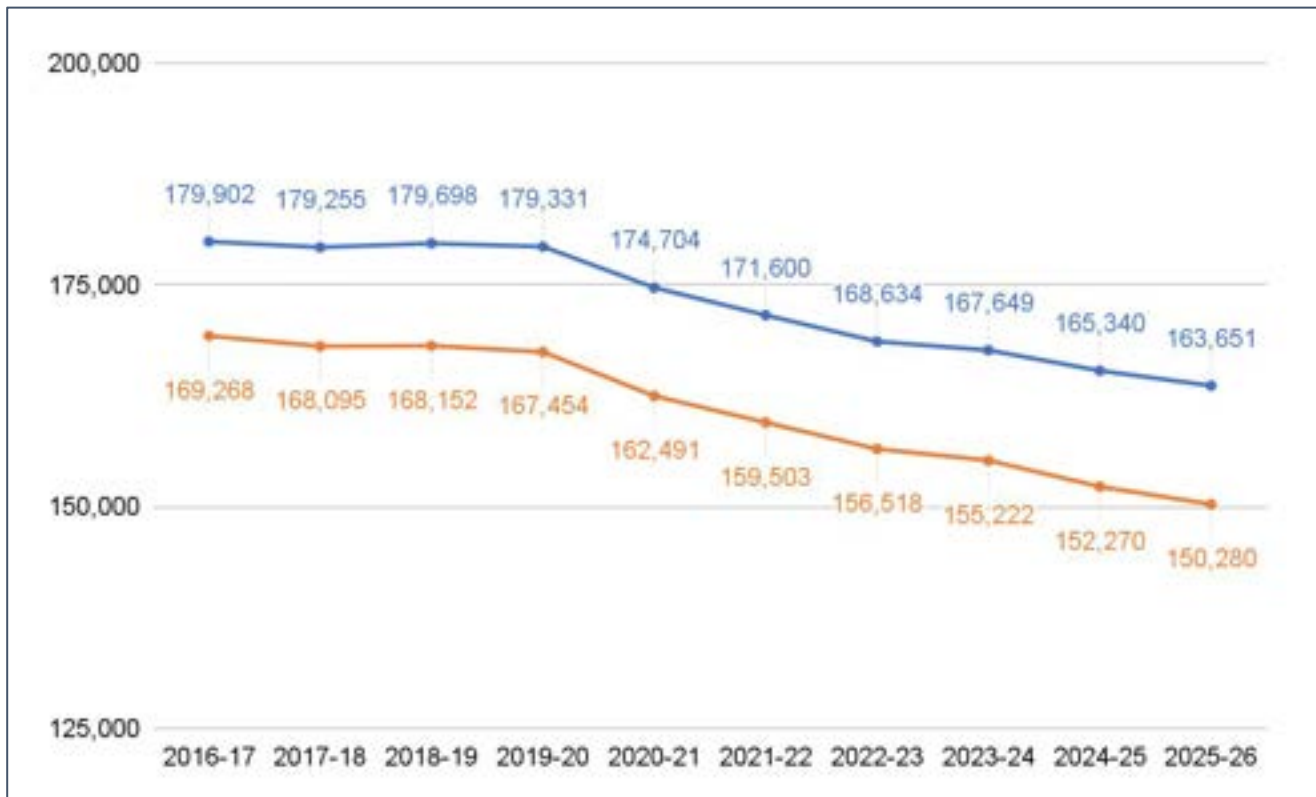

Hawai'i State Board of Education
General Business Meeting
Sept. 18, 2025

Keith T. Hayashi, *Superintendent*

SECTION

A

Official Enrollment Count for 2025-2026 School Year

10-Year Official Enrollment Count, 2016-2017 to 2025-2026

- HIDOE and Charters
- HIDOE Schools Only

Source: Office of Strategy, Innovation and Performance

Largest and smallest schools by enrollment, SY 2025-2026

Largest High Schools

James Campbell High	2,882
Waipahu High	2,397
Mililani High	2,324